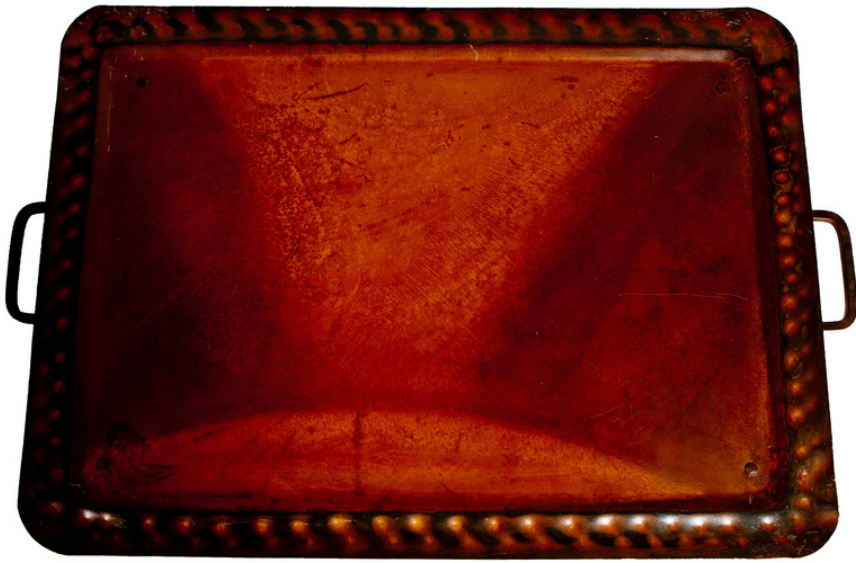

SILVER PUNCH BOWL  
ON PEDESTAL

\$25.00

SILVER  
BREAD BASKET

\$3.50

## BARBAGLIO TRAY

**\$35.00**