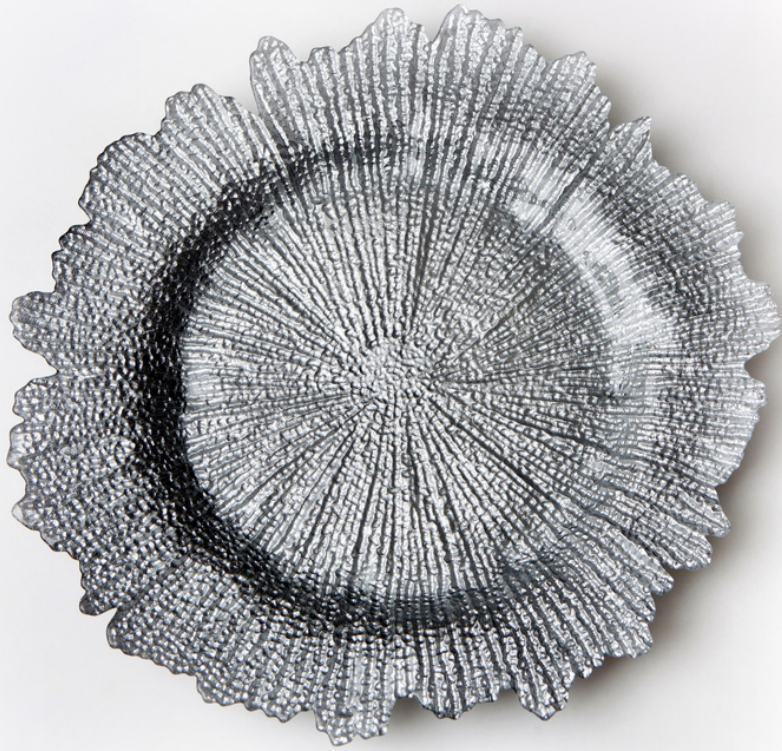

*CE THE COLLECTION*

**GOLD RIM  
HAMMERED**

CHARGER PLATE | 13"

**\$6.00**

**SILVER RIM  
HAMMERED**

CHARGER PLATE | 13"

**\$6.00**

**SILVER  
STARBURST**