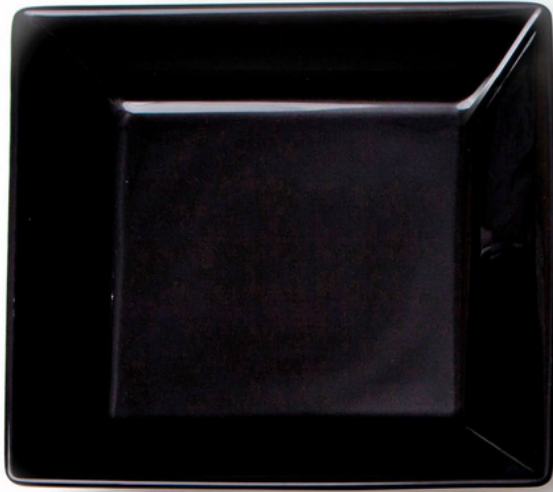

## ATHENS GOLD

- A. SERVICE PLATE | 13" | **\$2.50**
- B. DINNER PLATE | 10.75" | **\$0.75**
- C. LUNCHEON / SALAD | 9" | **\$0.75**
- D. B&B | 6" | **\$0.75**
- E. CUP & SAUCER | **\$1.45**
- F. RIMMED SOUP | **\$0.75**

## PARADISE PLATINUM

- A. DINNER PLATE | 10.75" | **\$1.25**
- B. LUNCHEON / SALAD | 9" | **\$1.25**
- C. CUP & SAUCER | **\$1.45**
- D. B&B | 6" | **\$1.25**
- E. RIMMED SOUP | **\$1.25**

## WHITE SQUARE

- A. SERVICE PLATE | 11" | **\$2.00**
- B. DINNER PLATE | 10" | **\$0.85**
- C. SALAD PLATE | 7.5" | **\$0.85**
- D. APPETIZER PLATE | 7" | **\$0.85**
- E. B&B | 6" | **\$0.85**
- F. COFFEE & SAUCER | 5" | **\$1.25**
- G. SAUCE/OIL DISH | **\$0.65**